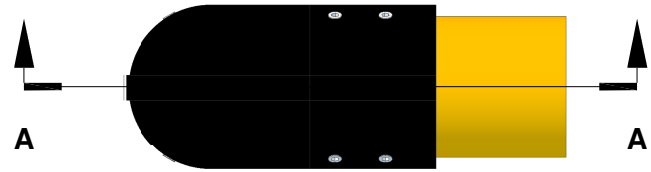

PIPE SHOWN FOR REFERENCE