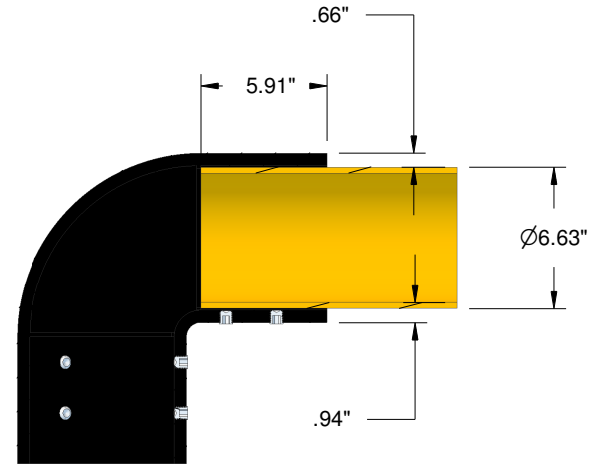

PIPE SHOWN FOR REFERENCE