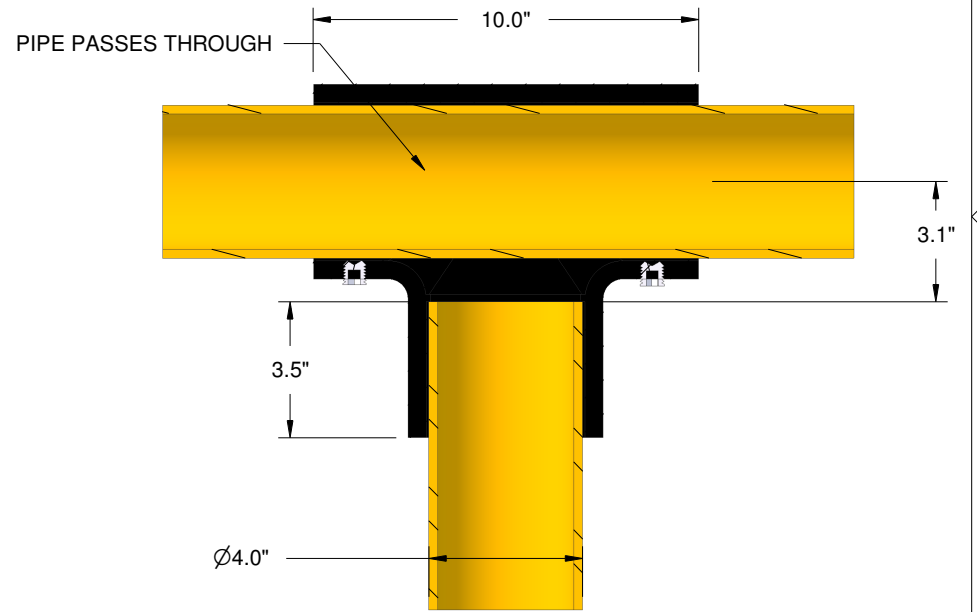

PIPE SHOWN FOR REFERENCE

Section A-A

CONFIDENTIAL & PROPRIETARY

The drawing on this print and the information therewith are property of SlowStop Guarding Systems, LLC, and shall not be used or discussed in whole or in part without the consent of SlowStop Guarding Systems, LLC.

4955 STOUT DR. · SAN ANTONIO, TX 78219 · (800) 736-5256

SIZE
A

PART NO.
SS4-TEE

DWG.
IRONFLEX 4" TEE CONNECTOR

REV
2.0

SCALE

SLOWSTOP GUARDING SYSTEMS, LLC

DATE 21-JUL-2017