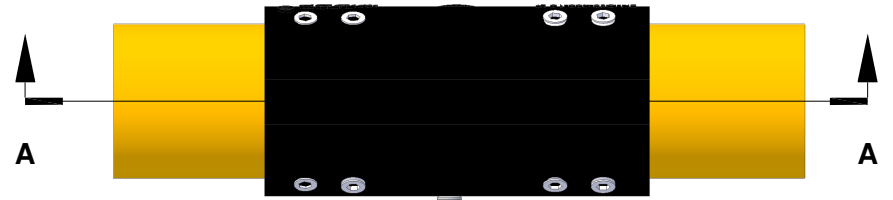

PIPE SHOWN FOR REFERENCE