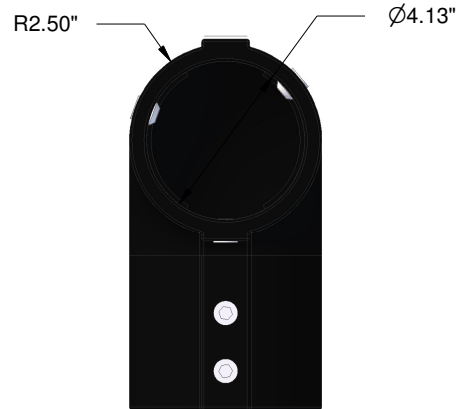

PIPE SHOWN FOR REFERENCE

Section A-A

CONFIDENTIAL & PROPRIETARY

The drawing on this print and the information therewith are property of SlowStop Guarding Systems, LLC, and shall not be used or discussed in whole or in part without the consent of SlowStop Guarding Systems, LLC.

4955 STOUT DR. · SAN ANTONIO, TX 78219 · (800) 736-5256

SIZE
A

PART NO.
SS4-ELBOW

DWG.
IRONFLEX 4" ELBOW CONNECTOR

REV
2.0

SCALE

SLOWSTOP GUARDING SYSTEMS, LLC

DATE 18-JUL-2017