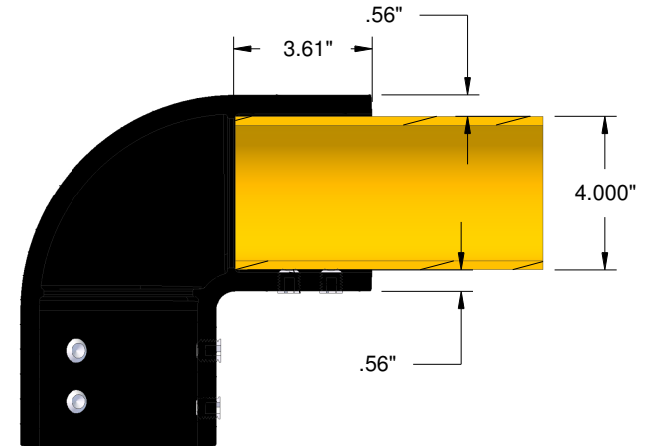

PIPE SHOWN FOR REFERENCE

Section A-A

CONFIDENTIAL & PROPRIETARY

The drawing on this print and the information therewith are property of SlowStop Guarding Systems, LLC, and shall not be used or discussed in whole or in part without the consent of SlowStop Guarding Systems, LLC.

4955 STOUT DR. · SAN ANTONIO, TX 78219 · (800) 736-5256

SIZE
A

PART NO.
SS4-ELBOW

DWG.
IRONFLEX 4" ELBOW CONNECTOR

REV
2.0

SCALE

SLOWSTOP GUARDING SYSTEMS, LLC

DATE 18-JUL-2017