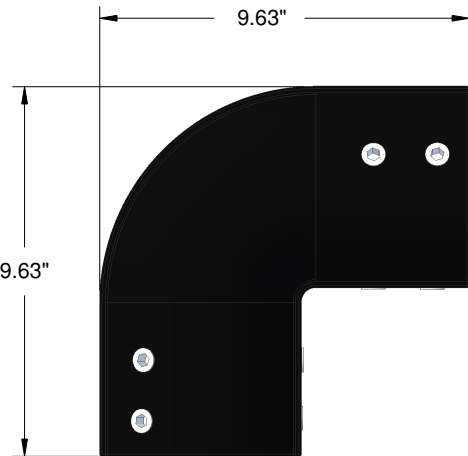

PIPE SHOWN FOR REFERENCE

Section A-A

CONFIDENTIAL & PROPRIETARY

The drawing on this print and the information therewith are property of SlowStop Guarding Systems, LLC, and shall not be used or discussed in whole or in part without the consent of SlowStop Guarding Systems, LLC.

4955 STOUT DR. · SAN ANTONIO, TX 78219 · (800) 736-5256

SIZE
A

PART NO.
SS4-ELBOW

DWG.
IRONFLEX 4" ELBOW CONNECTOR

REV
2.0

SCALE

SLOWSTOP GUARDING SYSTEMS, LLC

DATE 18-JUL-2017