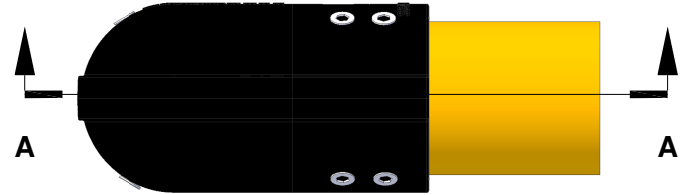

PIPE SHOWN FOR REFERENCE

Section A-A