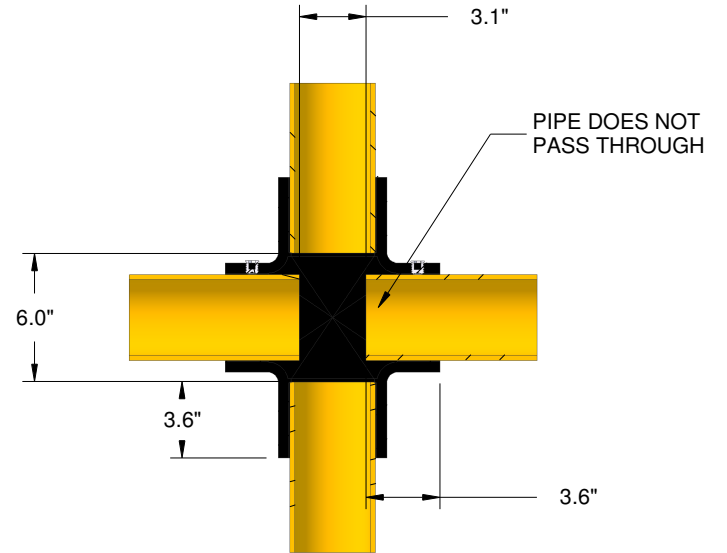

R2.1"

PIPE SHOWN FOR REFERENCE

Section A-A

CONFIDENTIAL & PROPRIETARY

The drawing on this print and the information therewith are property of SlowStop Guarding Systems, LLC, and shall not be used or discussed in whole or in part without the consent of SlowStop Guarding Systems, LLC.

4955 STOUT DR. · SAN ANTONIO, TX 78219 · (800) 736-5256

SIZE
A

PART NO.
SS4-CROSS

DWG.
IRONFLEX 4" CROSS CONNECTOR

REV
2.0

SCALE

SLOWSTOP GUARDING SYSTEMS, LLC

DATE 21-JUL-2017