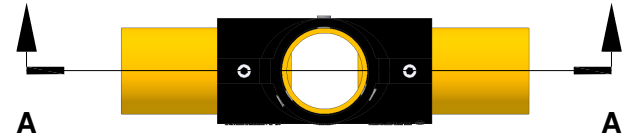

R2.1"

PIPE SHOWN FOR REFERENCE

Section A-A

CONFIDENTIAL & PROPRIETARY

The drawing on this print and the information therewith are property of SlowStop Guarding Systems, LLC, and shall not be used or discussed in whole or in part without the consent of SlowStop Guarding Systems, LLC.

4955 STOUT DR. · SAN ANTONIO, TX 78219 · (800) 736-5256

SIZE
A

PART NO.
SS4-CROSS

DWG.
IRONFLEX 4" CROSS CONNECTOR

REV
2.0

SCALE

SLOWSTOP GUARDING SYSTEMS, LLC

DATE 21-JUL-2017