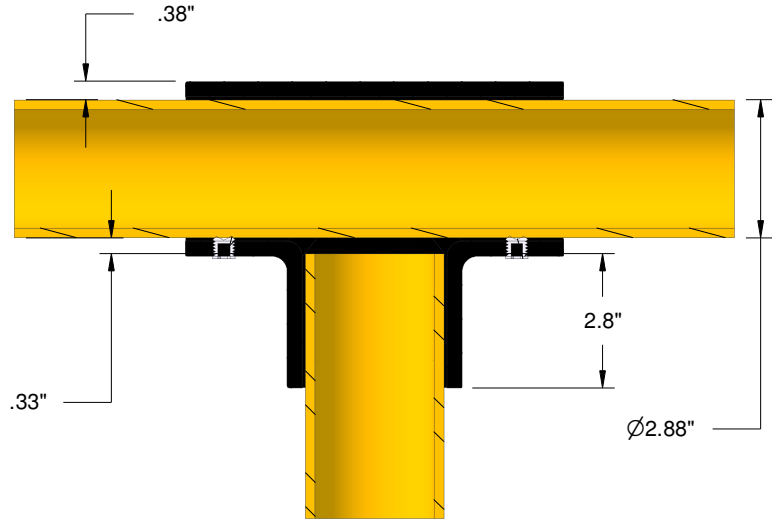

PIPE EXAMPLE

Section A-A

CONFIDENTIAL & PROPRIETARY

The drawing on this print and the information therewith are property of SlowStop Guarding Systems, LLC, and shall not be used or discussed in whole or in part without the consent of SlowStop Guarding Systems, LLC.

4955 STOUT DR. · SAN ANTONIO, TX 78219 · (800) 736-5256

SIZE  
**A**

PART NO.  
SS3-TEE

DWG.  
IRONFLEX 3" TEE CONNECTOR

REV  
**2.0**

SCALE

SLOWSTOP GUARDING SYSTEMS, LLC

DATE 18-JUL-2017