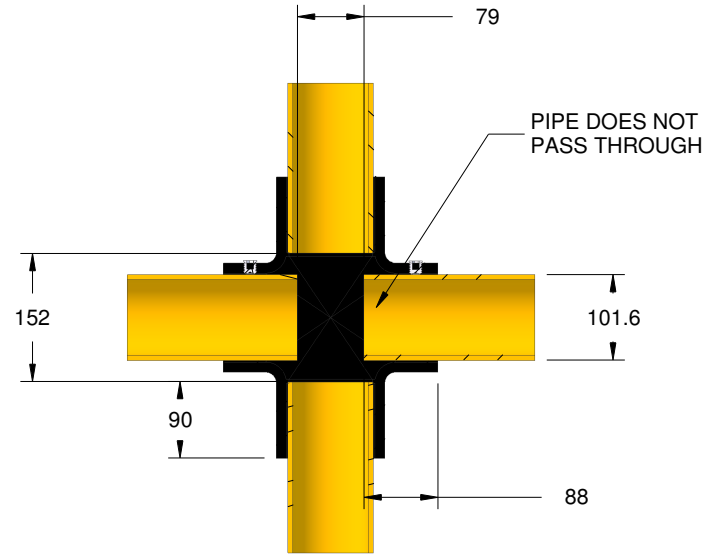

PIPE SHOWN FOR REFERENCE

Section A-A

CONFIDENTIAL & PROPRIETARY

The drawing on this print and the information therewith are property of SlowStop Guarding Systems, LLC, and shall not be used or discussed in whole or in part without the consent of SlowStop Guarding Systems, LLC.

4955 STOUT DR. · SAN ANTONIO, TX 78219 · (800) 736-5256

| | | | |
|------------------|--------------------------------|---|-------------------|
| SIZE A | PART NO. SS-T2-CROSS | DWG. IRONFLEX TYPE 2 CROSS CONNECTOR | REV 1.0 |
| SCALE | SLOWSTOP GUARDING SYSTEMS, LLC | DATE | 14-AUG-2017 |