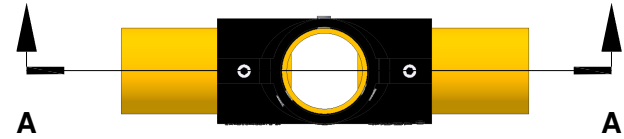

PIPE SHOWN FOR REFERENCE

Section A-A