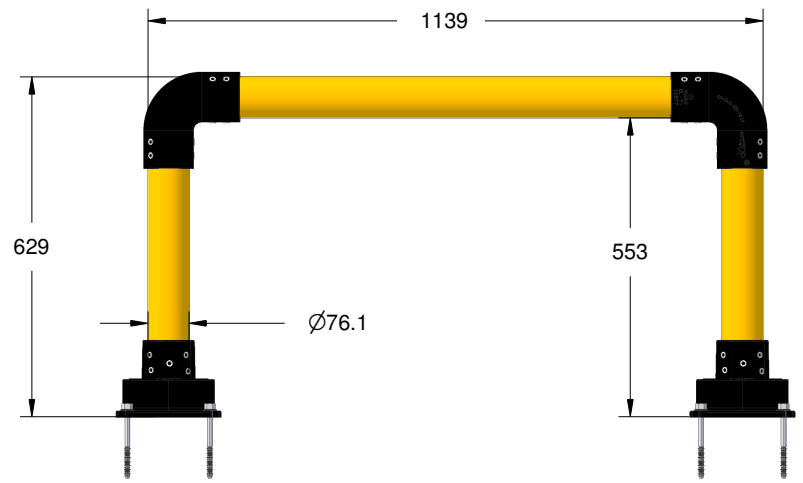

Item	Quantity	Part Number	Part Name
1	2	SS-T1-PEDESTAL	SLOWSTOP TYPE 1 PEDESTAL
2	2	SS-T1Y-PIPE-470	TYPE 1 PIPE, YELLOW, 470MM
3	2	SS-T1-ELBOW	SLOWSTOP TYPE 1 ELBOW
4	1	SS-T1Y-PIPE-940	TYPE 1 PIPE, YELLOW, 940MM

NO BREAK RATING: 2668 JOULES @ 90 ° IMPACT

MASS (KG)	SPEED (KPH)
1000	8,3
2000	5,9
2500	5,3
3000	4,8

CONFIDENTIAL & PROPRIETARY
 The drawing on this print and the information therewith are property of SlowStop Guarding Systems, LLC, and shall not be used or discussed in whole or in part without the consent of SlowStop Guarding Systems, LLC.
 4955 STOUT DR. · SAN ANTONIO, TX 78219 · (800) 736-5256

SIZE A	PART NO. SS-T1Y-59-HS-106	DWG. TYPE 1 HORSESHOE - MEDIUM	REV 1.01
SCALE	SLOWSTOP GUARDING SYSTEMS, LLC	DATE	14-APR-2017