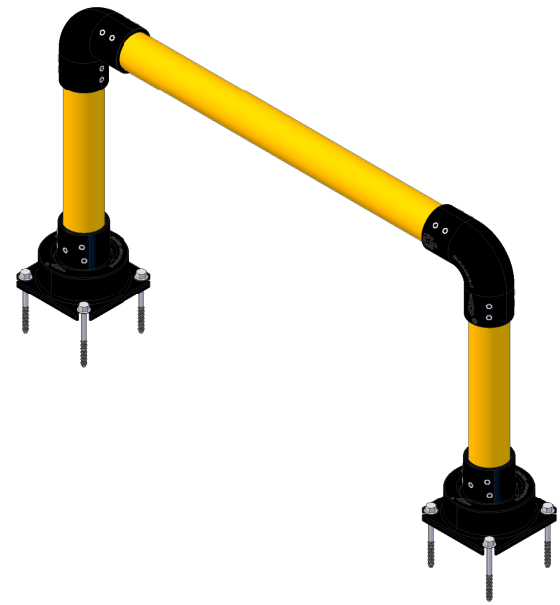

Item	Quantity	Part Number	Part Name
1	2	SS-T1-PEDESTAL	SLOWSTOP TYPE 1 PEDESTAL
2	2	SS-T1Y-PIPE-470	TYPE 1 PIPE, YELLOW, 470MM
3	2	SS-T1-ELBOW	SLOWSTOP TYPE 1 ELBOW
4	1	SS-T1Y-PIPE-940	TYPE 1 PIPE, YELLOW, 940MM

NO BREAK RATING: 2668 JOULES @ 90 ° IMPACT

MASS (KG)	SPEED (KPH)
1000	8,3
2000	5,9
2500	5,3
3000	4,8

CONFIDENTIAL & PROPRIETARY
 The drawing on this print and the information therewith are property of SlowStop Guarding Systems, LLC, and shall not be used or discussed in whole or in part without the consent of SlowStop Guarding Systems, LLC.
 4955 STOUT DR. · SAN ANTONIO, TX 78219 · (800) 736-5256

SIZE A	PART NO. SS-T1Y-59-HS-106	DWG. TYPE 1 HORSESHOE - MEDIUM	REV 1.01
SCALE	SLOWSTOP GUARDING SYSTEMS, LLC	DATE	14-APR-2017