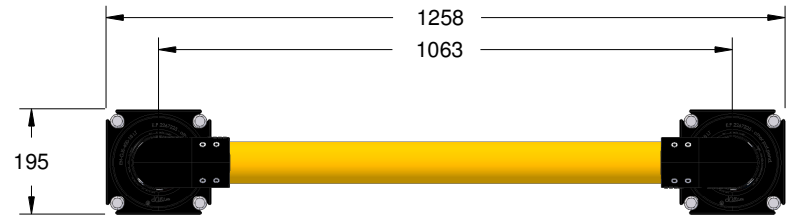

Item	Quantity	Part Number	Part Name
1	2	SS-T1-PEDESTAL	SLOWSTOP TYPE 1 PEDESTAL
2	2	SS-T1Y-PIPE-470	TYPE 1 PIPE, YELLOW, 470MM
3	2	SS-T1-ELBOW	SLOWSTOP TYPE 1 ELBOW
4	1	SS-T1Y-PIPE-940	TYPE 1 PIPE, YELLOW, 940MM

NO BREAK RATING: 2668 JOULES @ 90 ° IMPACT

MASS (KG)	SPEED (KPH)
1000	8,3
2000	5,9
2500	5,3
3000	4,8

CONFIDENTIAL & PROPRIETARY
 The drawing on this print and the information therewith are property of SlowStop Guarding Systems, LLC, and shall not be used or discussed in whole or in part without the consent of SlowStop Guarding Systems, LLC.
 4955 STOUT DR. · SAN ANTONIO, TX 78219 · (800) 736-5256

SIZE A	PART NO. SS-T1Y-59-HS-106	DWG. TYPE 1 HORSESHOE - MEDIUM	REV 1.01
SCALE	SLOWSTOP GUARDING SYSTEMS, LLC	DATE	14-APR-2017