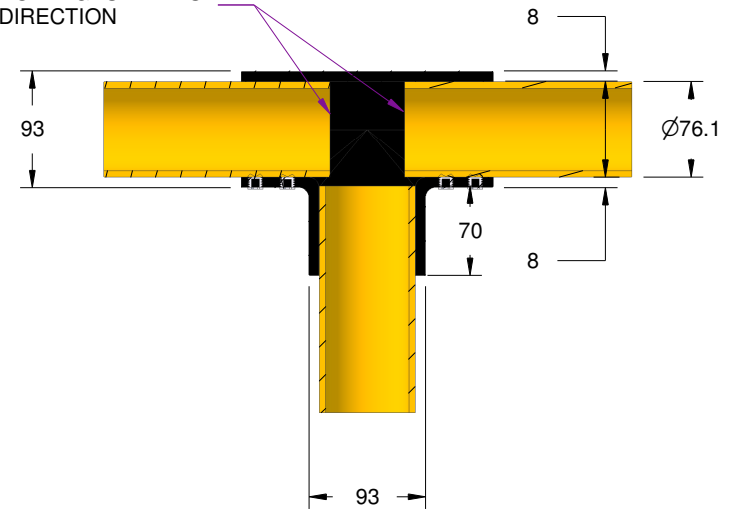

PIPE SHOWN FOR REFERENCE

NO RIDGES IN THIS DIRECTION

Section A-A

CONFIDENTIAL & PROPRIETARY

The drawing on this print and the information therewith are property of SlowStop Guarding Systems, LLC, and shall not be used or discussed in whole or in part without the consent of SlowStop Guarding Systems, LLC.

4955 STOUT DR. · SAN ANTONIO, TX 78219 · (800) 736-5256

SIZE
A

PART NO.
SS-T1-TEE

DWG.
TYPE 1 IRONFLEX TEE CONNETOR

REV
1.0

SCALE

SLOWSTOP GUARDING SYSTEMS, LLC

DATE 10-AUG-2017