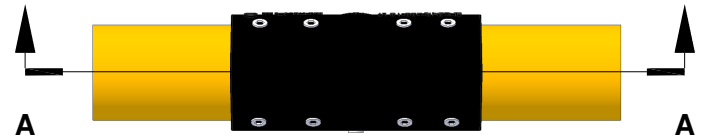

PIPE SHOWN FOR REFERENCE

NO RIDGES IN THIS DIRECTION

Section A-A

CONFIDENTIAL & PROPRIETARY

The drawing on this print and the information therewith are property of SlowStop Guarding Systems, LLC, and shall not be used or discussed in whole or in part without the consent of SlowStop Guarding Systems, LLC.

4955 STOUT DR. · SAN ANTONIO, TX 78219 · (800) 736-5256

SIZE
A

PART NO.
SS-T1-TEE

DWG.
TYPE 1 IRONFLEX TEE CONNETOR

REV
1.0

SCALE

SLOWSTOP GUARDING SYSTEMS, LLC

DATE 10-AUG-2017