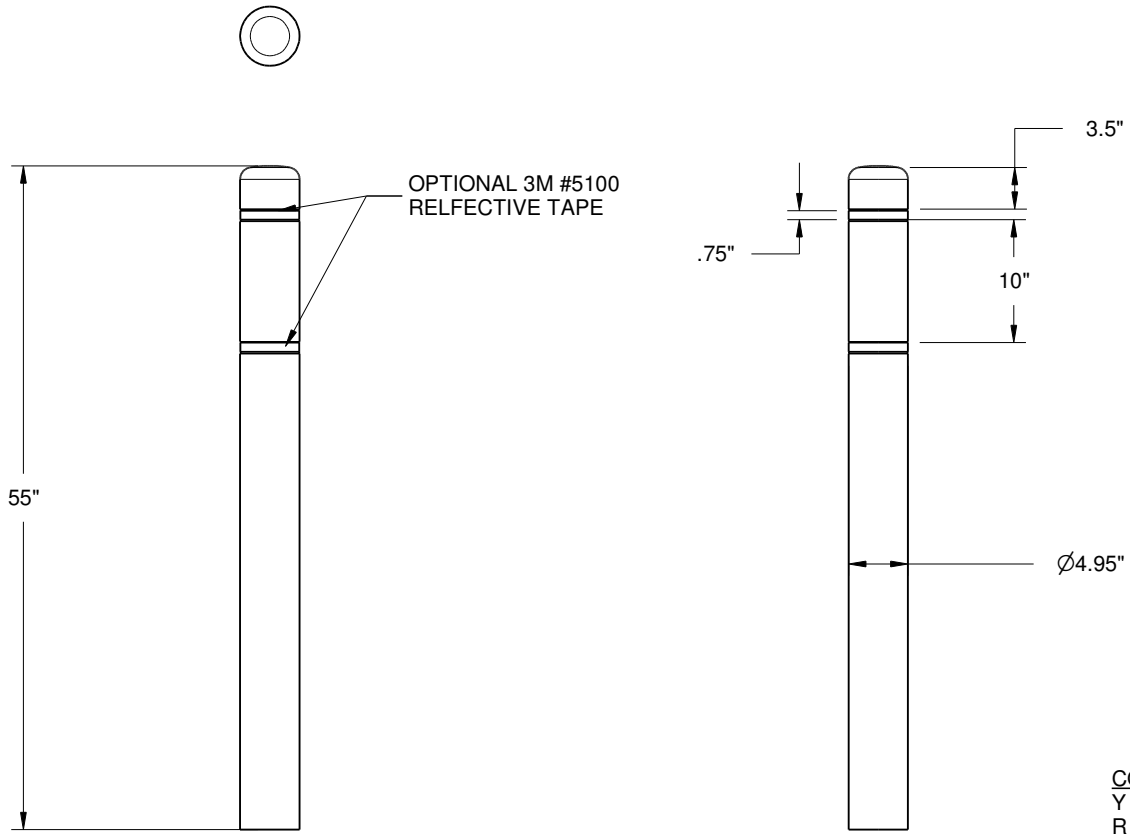

MATERIAL: POLYETHYLENE

**COLOR CODES:**

- Y - YELLOW
- R - RED
- W - WHITE
- L - BLUE
- B - BLACK
- O - ORANGE
- N - BROWN
- T - TAN
- X - GREY
- Z - LT. GREY
- G - GREEN
- H - BRIGHT GREEN
- F - FEDERAL YELLOW

**REFLECTIVE MATERIAL:**

- NONE
- RED
- WHITE
- BLUE
- ORANGE
- GREEN
- BLACK (REFLECTS WHITE)

**CONFIDENTIAL & PROPRIETARY**

The drawing on this print and the information therewith are property of SlowStop Guarding Systems, LLC, and shall not be used or discussed in whole or in part without the consent of SlowStop Guarding Systems, LLC.

4955 STOUT DR. · SAN ANTONIO, TX 78219 · (800) 736-5256

SIZE <b>A</b>	PART NO. SS4_-COVER	DWG. SLOWSTOP 4" BOLLARD COVER	REV <b>1.0</b>
SCALE 1/16	SLOWSTOP GUARDING SYSTEMS, LLC		DATE 30-MAY-2017